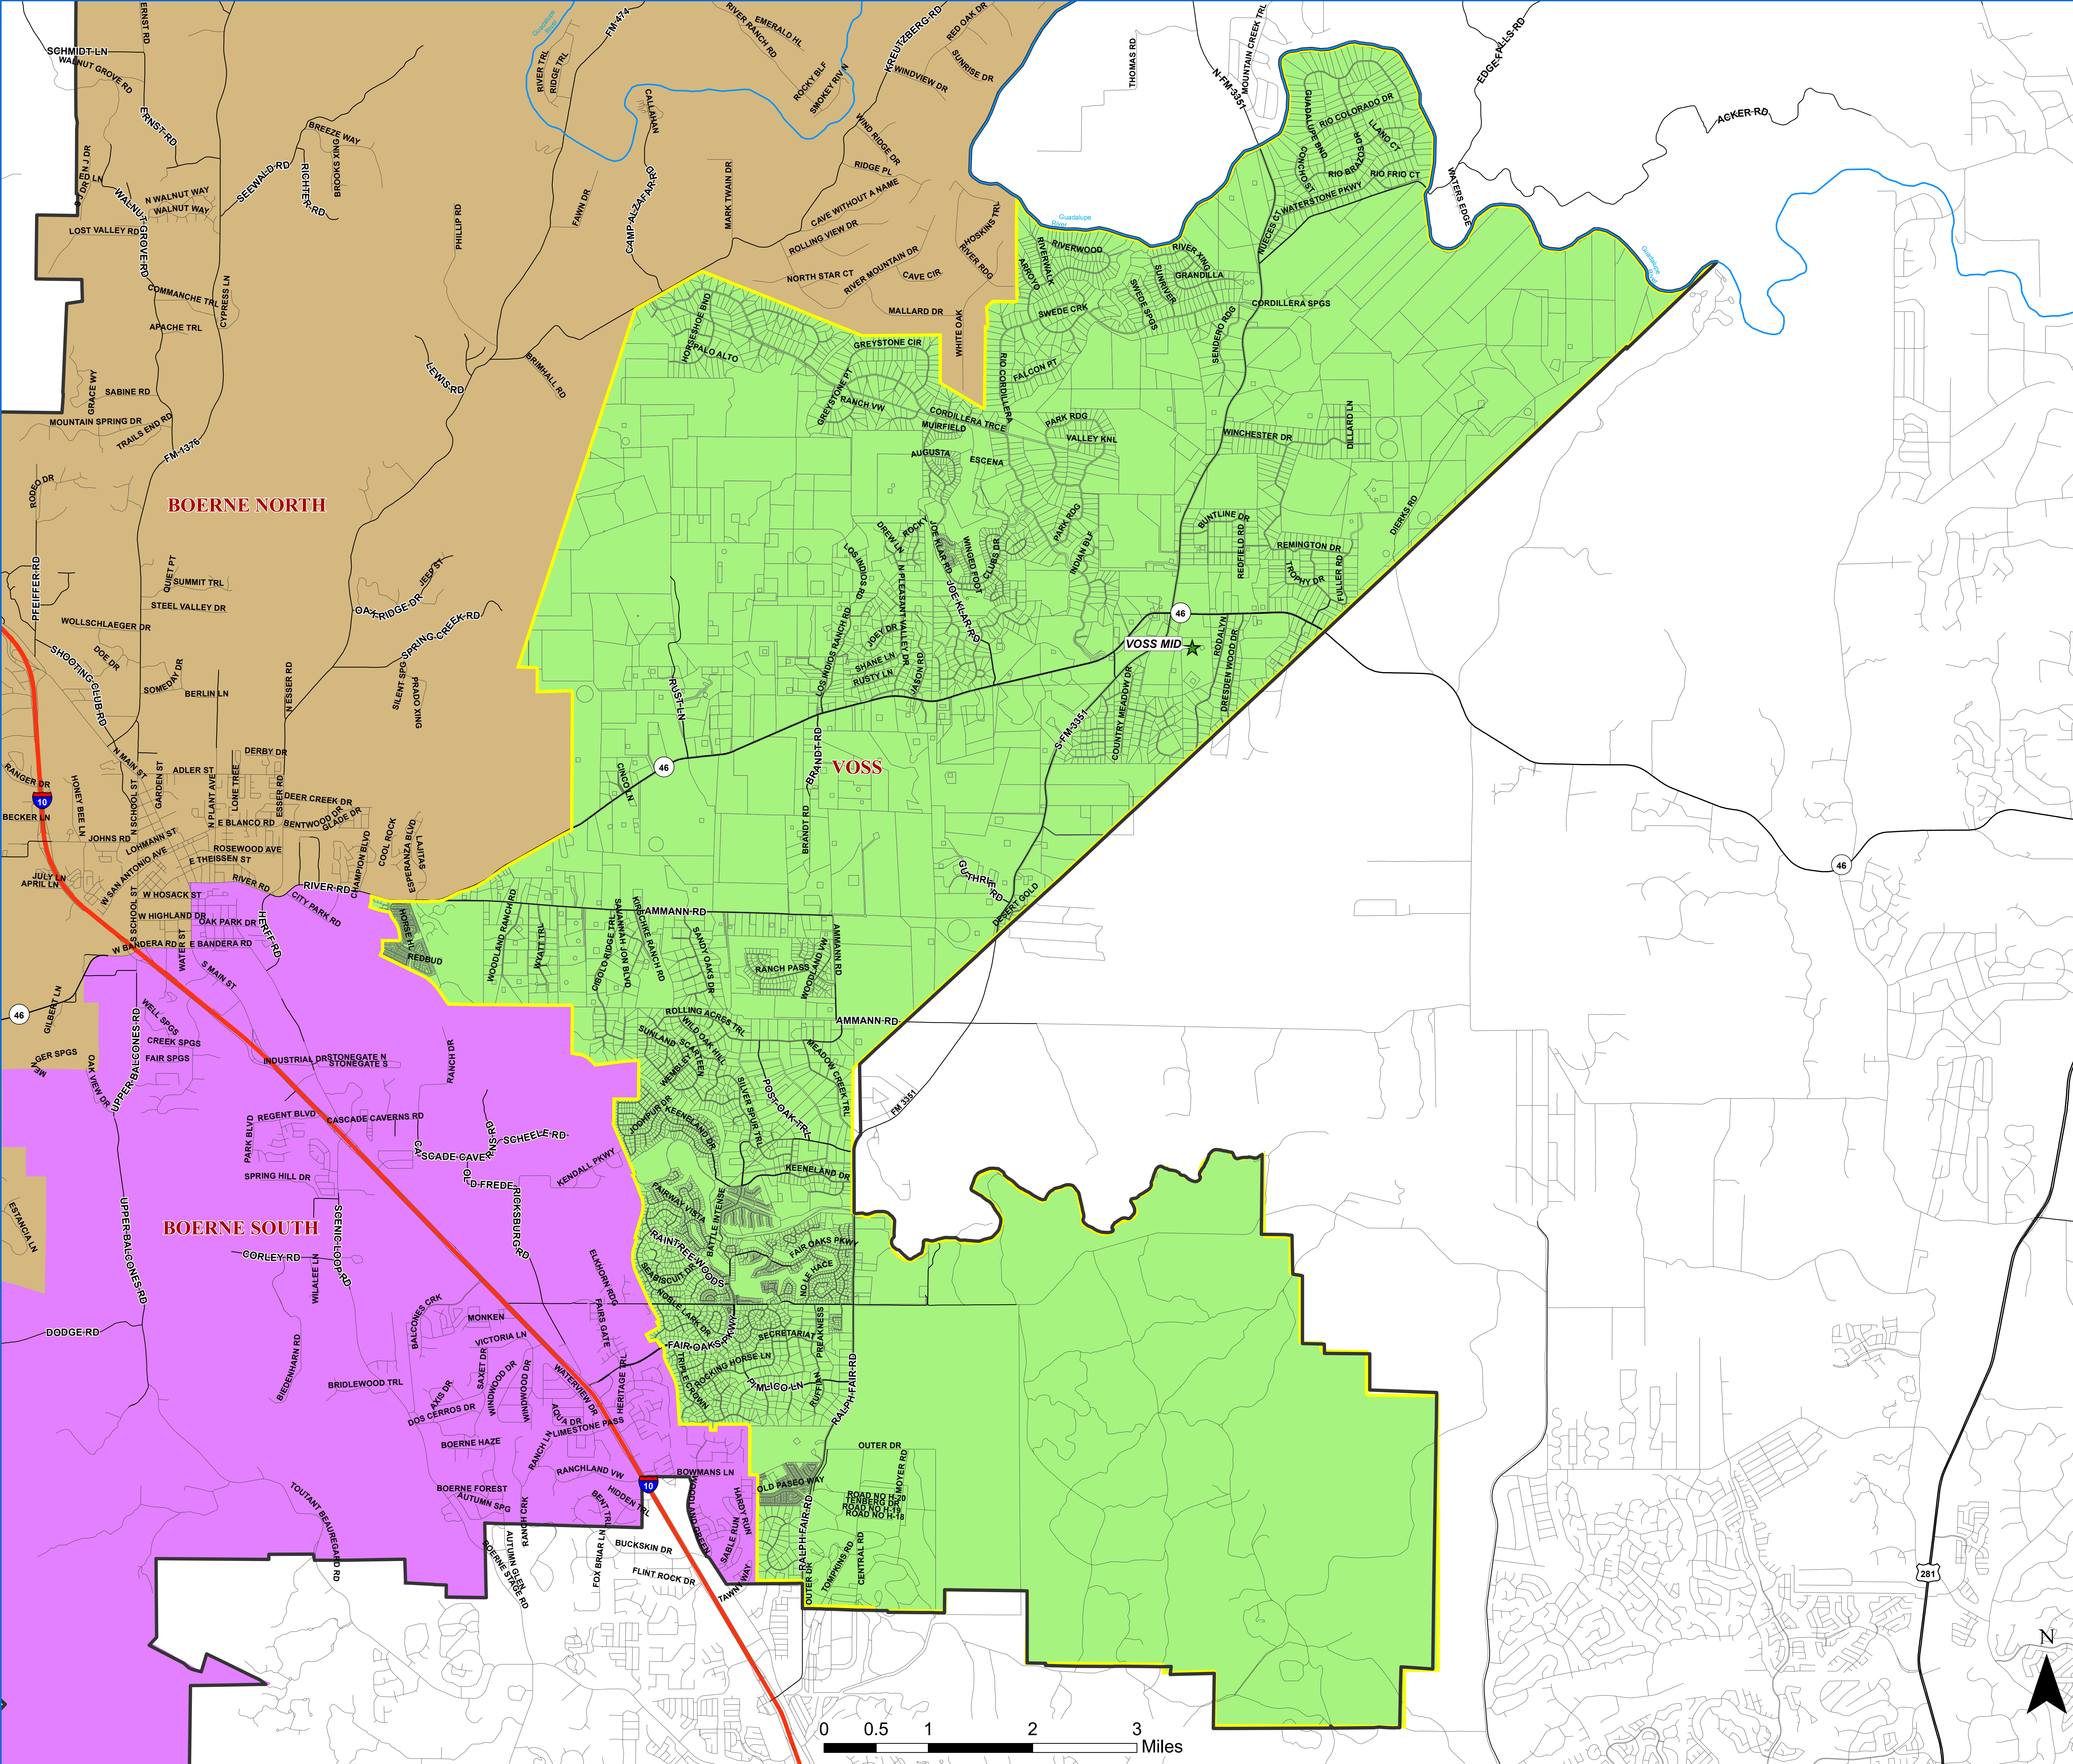

BOERNE INDEPENDENT SCHOOL DISTRICT

MIDDLE SCHOOL ATTENDANCE ZONE 2019-2020

Middle Boundaries

BOERNE NORTH **BOERNE SOUTH** **VOSS**

Schools

★ Middle Schools

— River □ Parcels