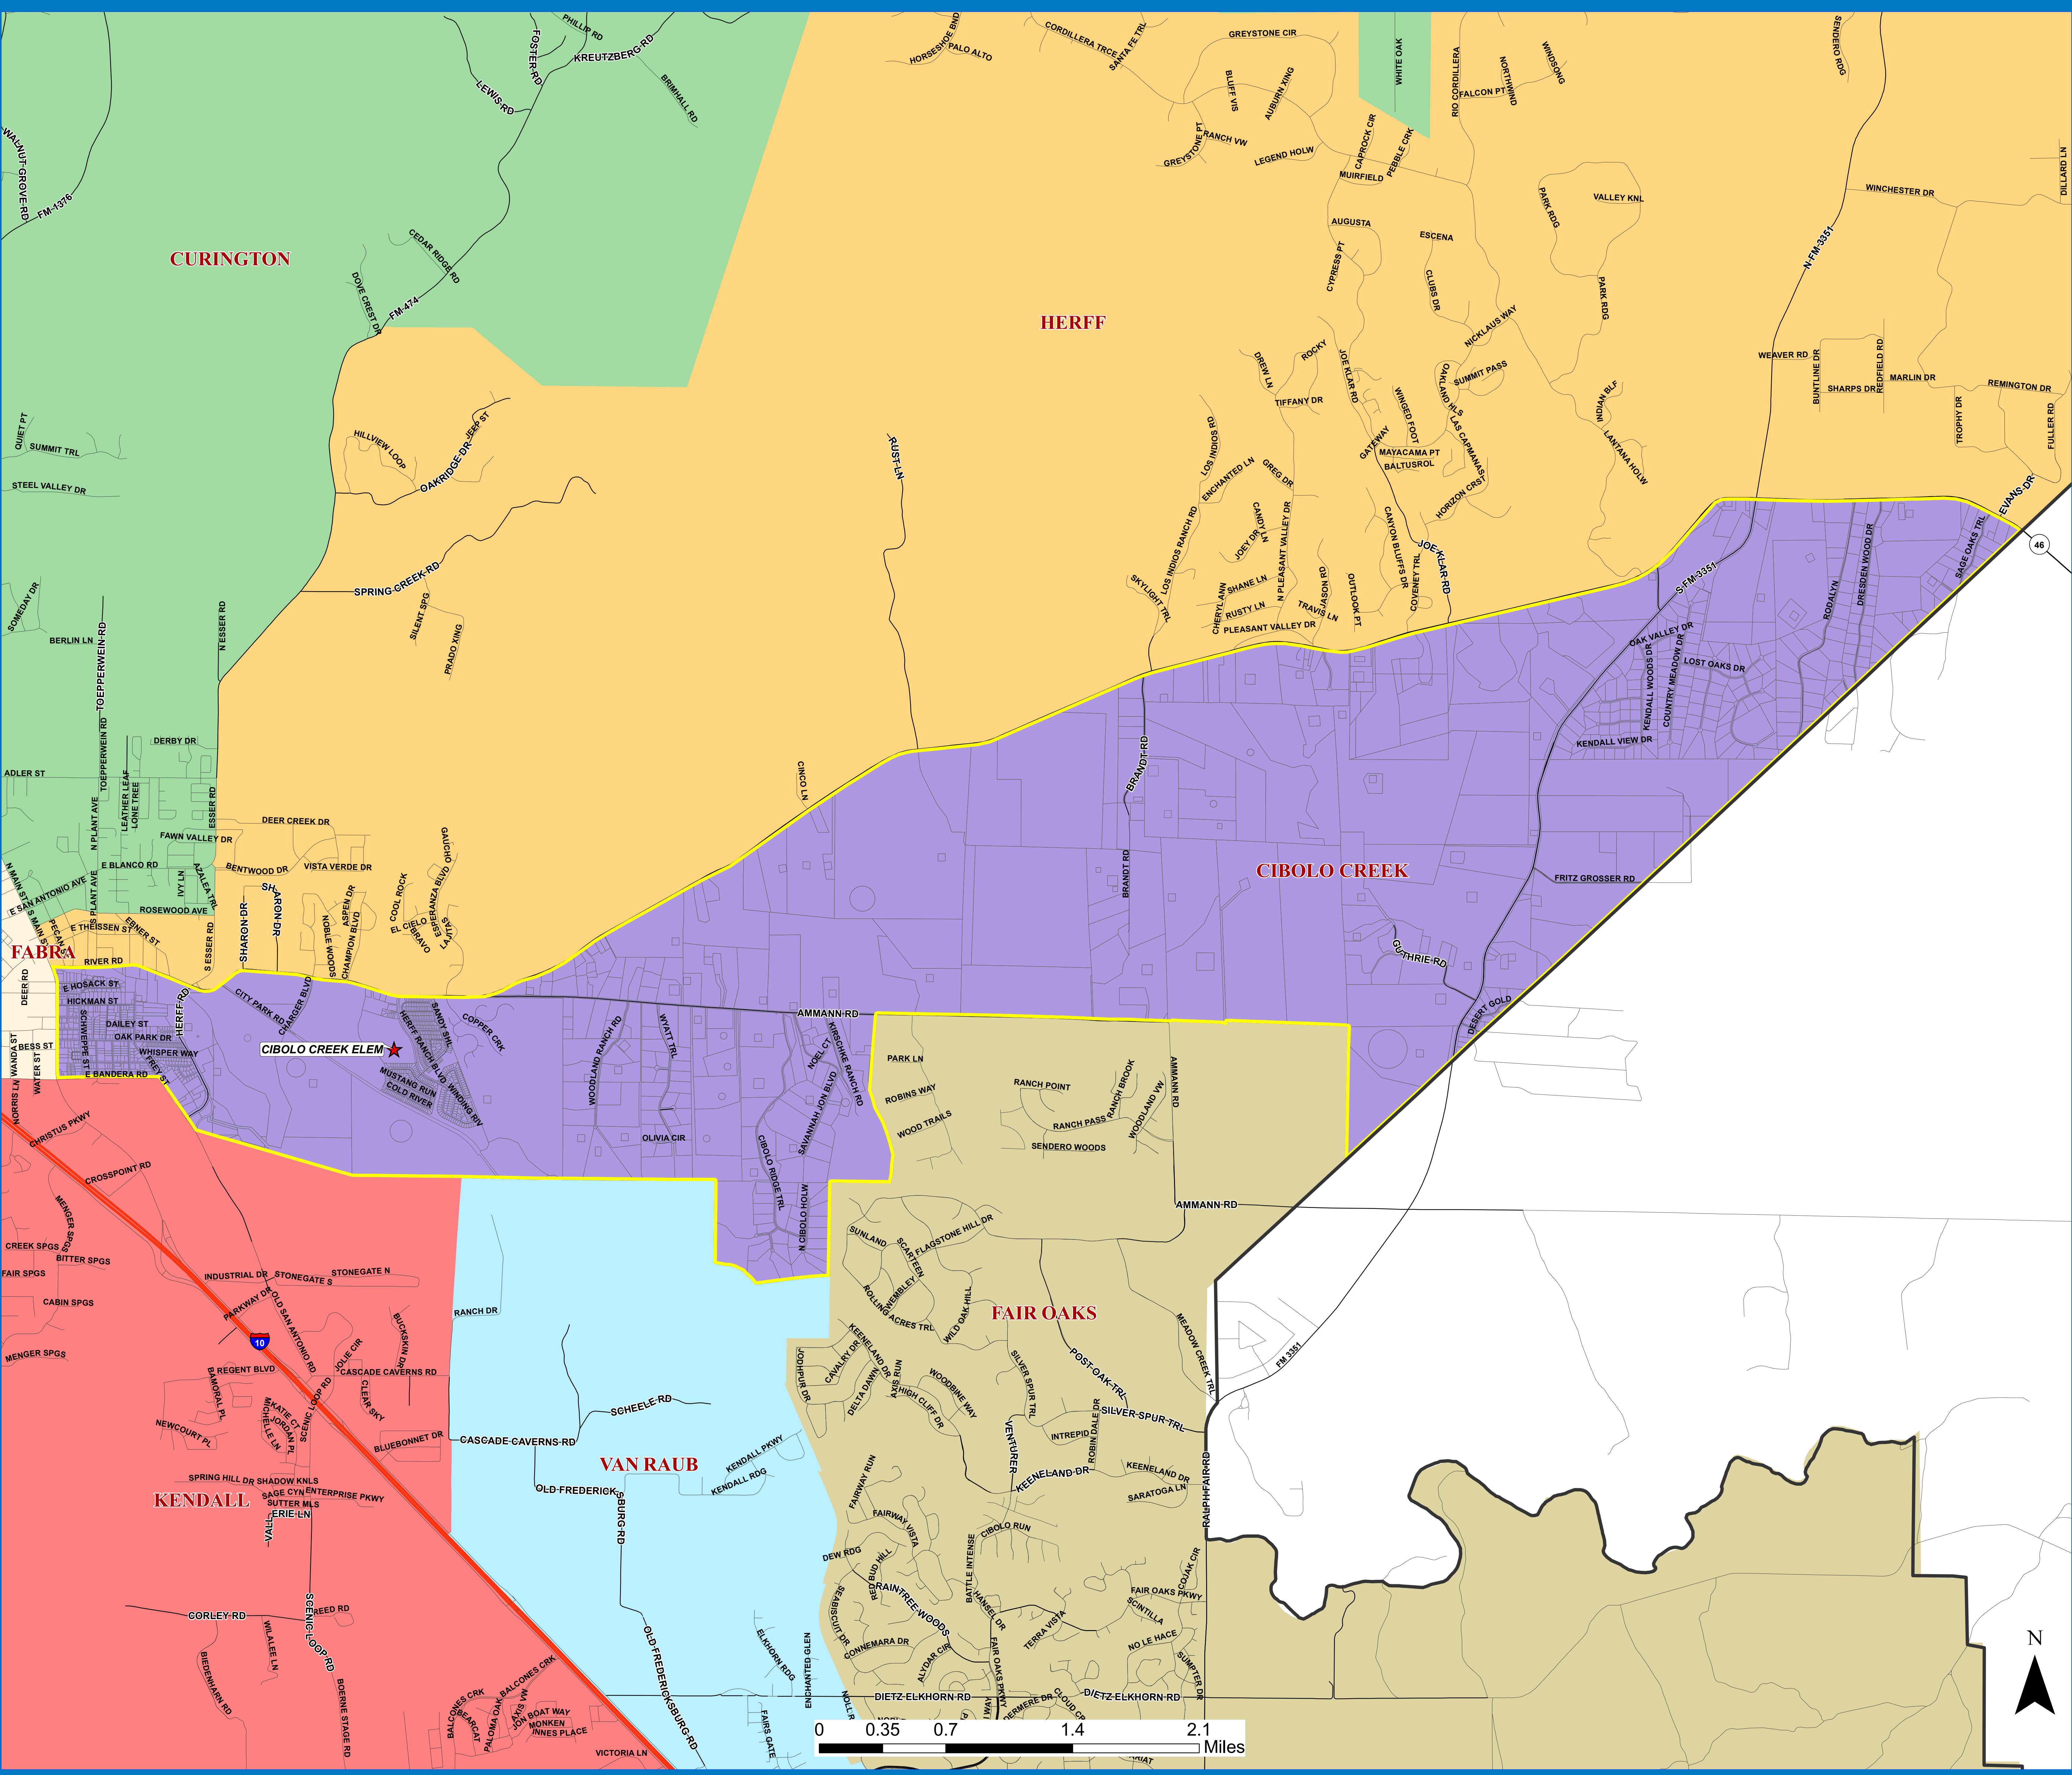

BOERNE INDEPENDENT SCHOOL DISTRICT

CIBOLO CREEK ELEMENTARY SCHOOL ATTENDANCE ZONE 2019-2020

Elementary Boundaries

- CURINGTON
- FABRA
- HERFF
- CIBOLO CREEK
- VAN RAUB
- FAIR OAKS
- KENDALL

Schools

- ★ Elementary School

- River
- Parcels