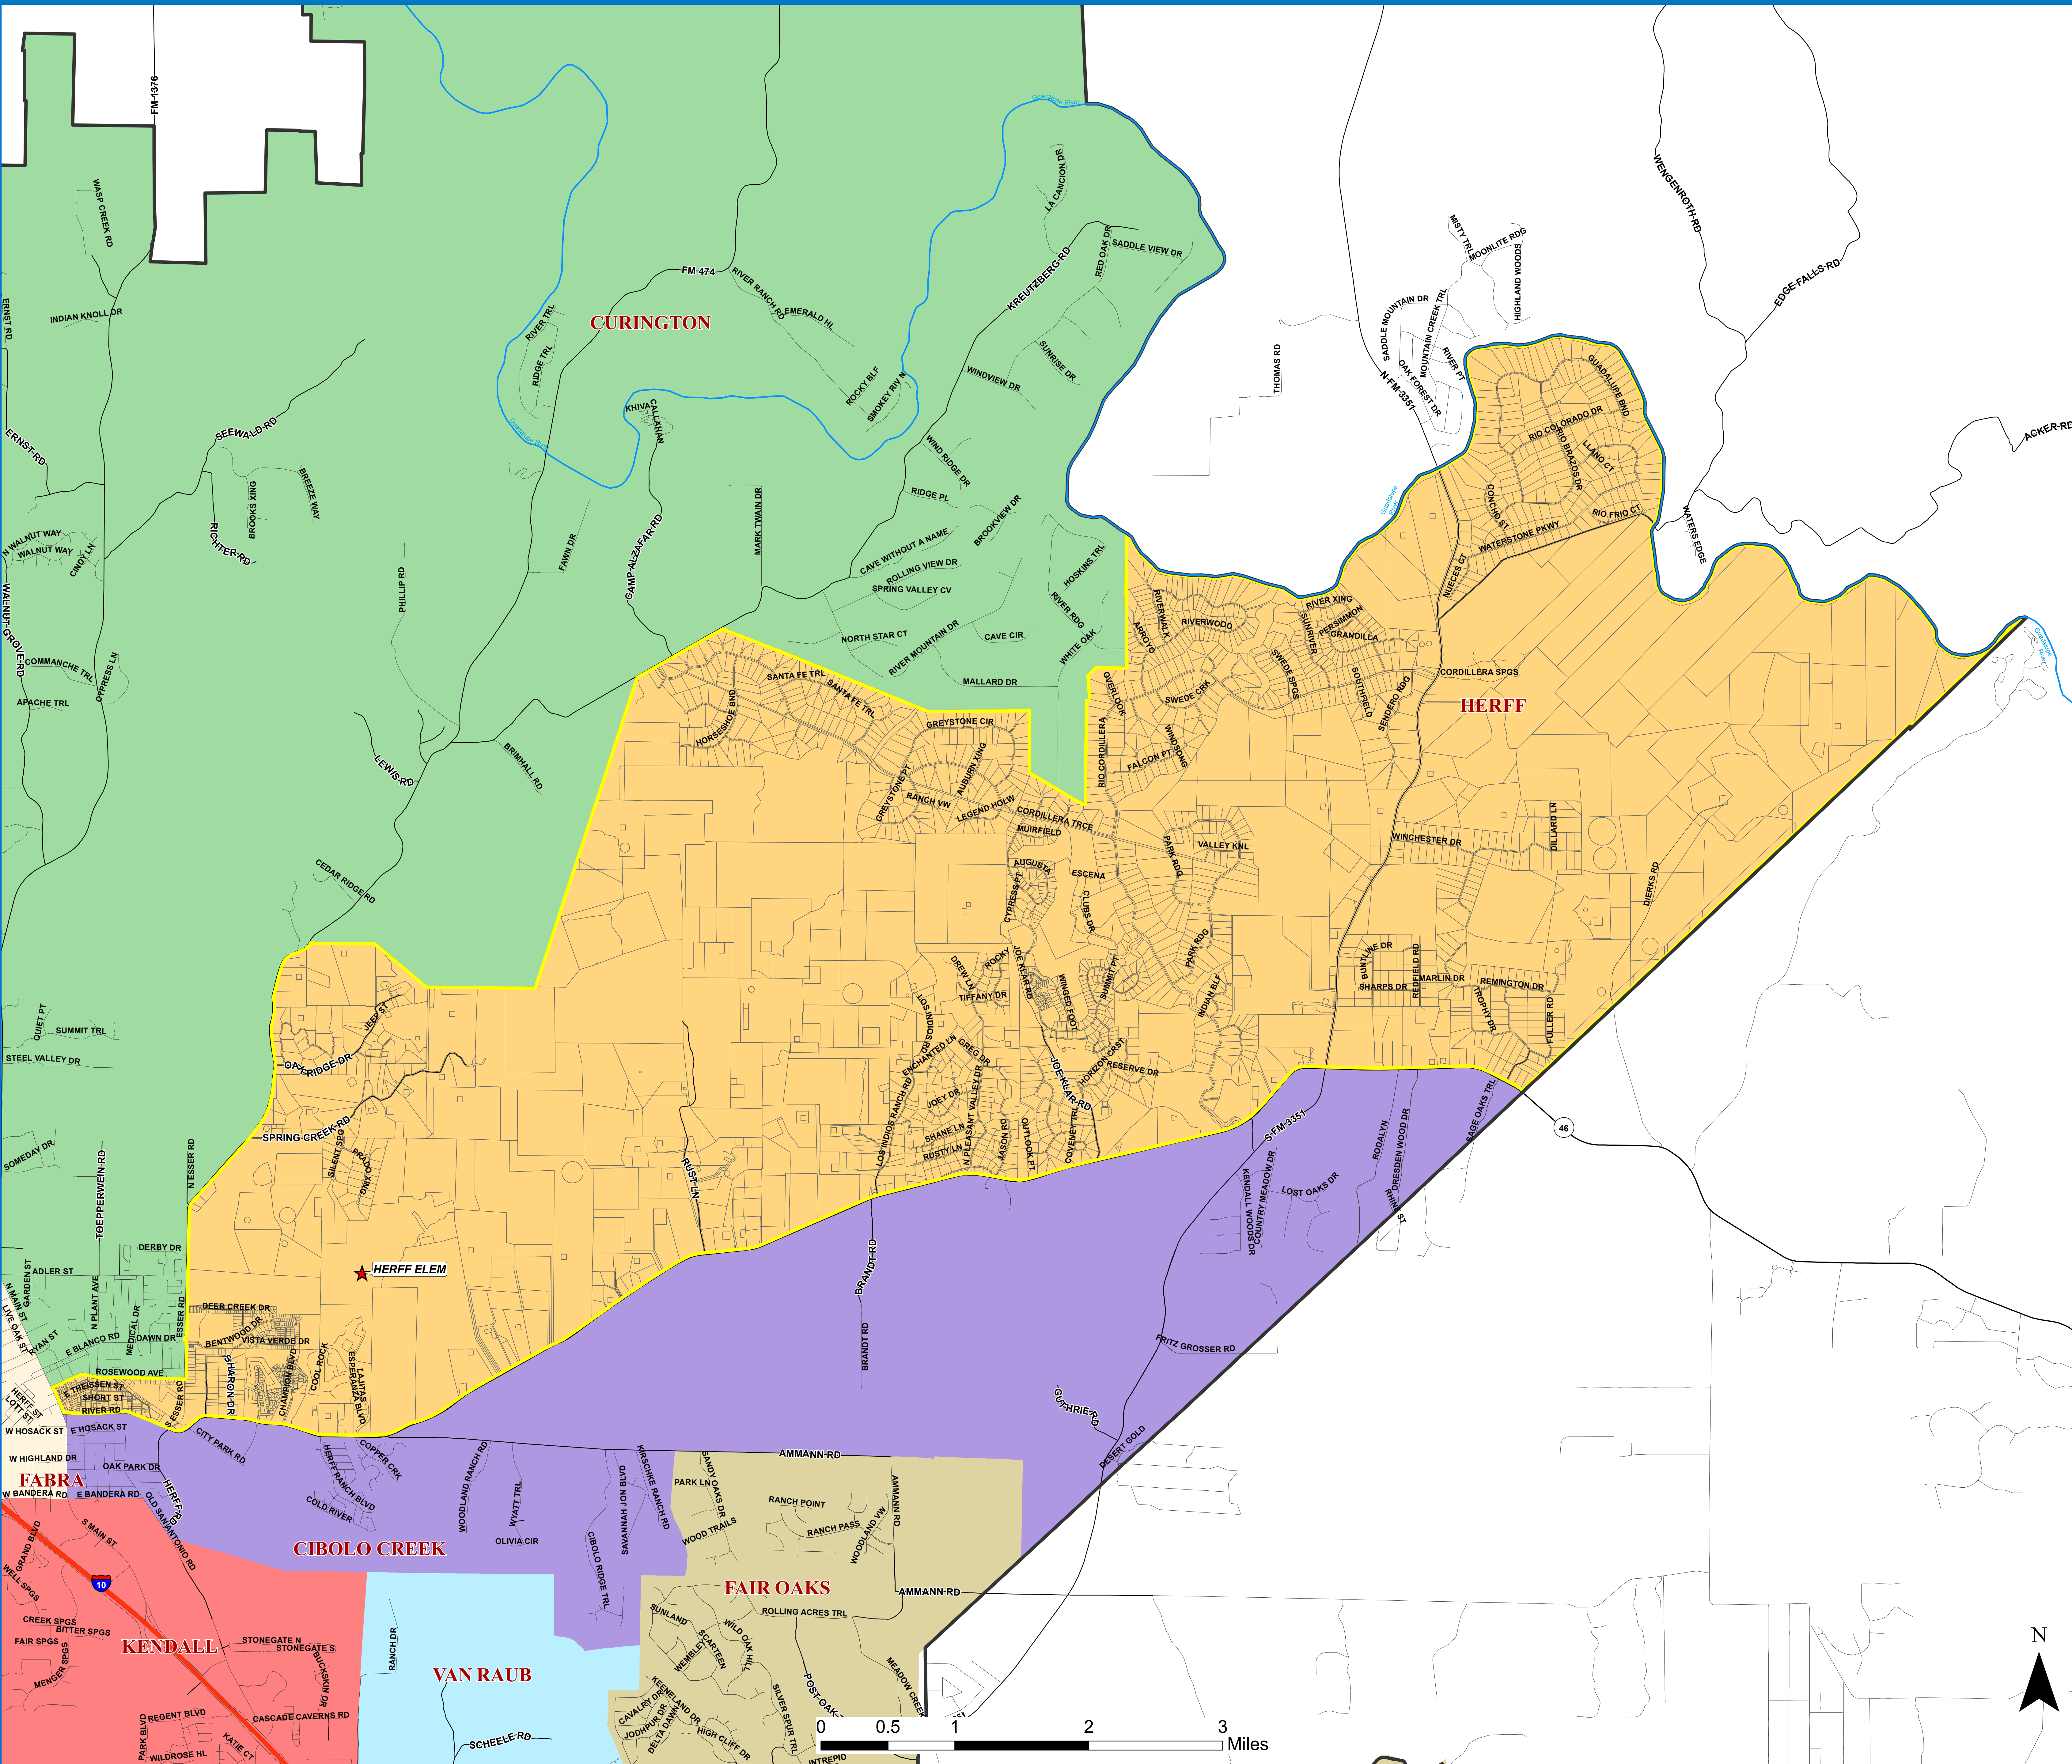

BOERNE INDEPENDENT SCHOOL DISTRICT

HERFF ELEMENTARY SCHOOL ATTENDANCE ZONE 2019-2020

Elementary Boundaries

CURINGTON FAIR OAKS KENDALL

FABRA HERFF VAN RAUB

Schools

Elementary School

River Parcels